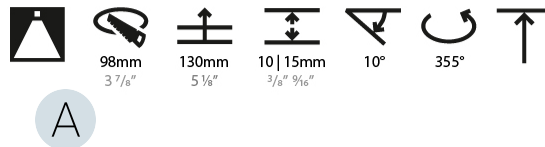

### PHYSICAL

Shape: Round  
 Diameter (mm): 107  
 Diameter (in): 4 3/16  
 Height (mm): 112  
 Height (in): 4 7/16  
 Ceiling Thickness (mm): 10 / 12.5 / 15  
 Ceiling Thickness (in): 3/8 or 1/2 or 9/16  
 Min. Recessing Depth (mm): 130  
 Min. Recessing Depth (in): 5 1/8  
 Light Distribution: Adjustable / Downlight  
 Weight (kg): 0.488  
 Weight (lbs): 1.08  
 Fixture Finish: SSR / BKV / CWI / CRY / HAB / UFT / ITA / RUA / FTG / MYG / LOD / PUS / FRO / FUP / KIA / POP / BLS / SPG / MEY / GOH / GUM / CHC / COM / ABZ / JAG / OBR / MOS / ROR  
 Fixture Material: Aluminum Die Cast  
 Cut-out Measurements: 98mm / 3 7/8"

### RATINGS AND CERTIFICATIONS

Certified By: Certified for North American Standards  
 IP rating: IP20

112mm 4 7/16"

Ø 95mm 3 3/4"

Ø 107mm 4 3/16"